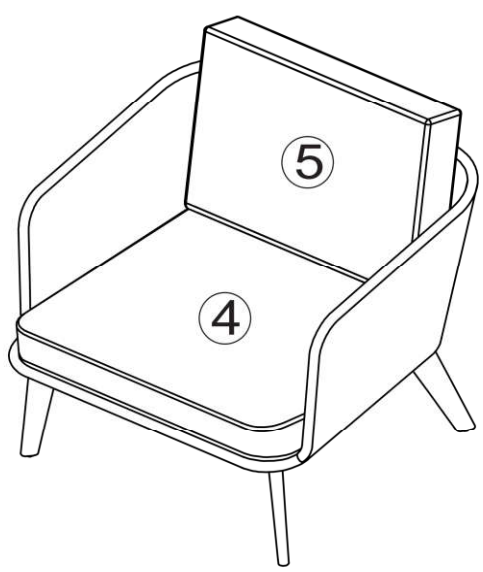

Nant

50103036

Le Sud B.V.
PO BOX 43 4940 AA
The Netherlands

MAX. WEIGHT:
110 KGS

A		M6x40	8
B		M6	8
C		KEY	1

1 = 1x 	2 = 2x 	3 = 2x 	4 = 1x 	5 = 1x 
---	---	---	--	---

01

02