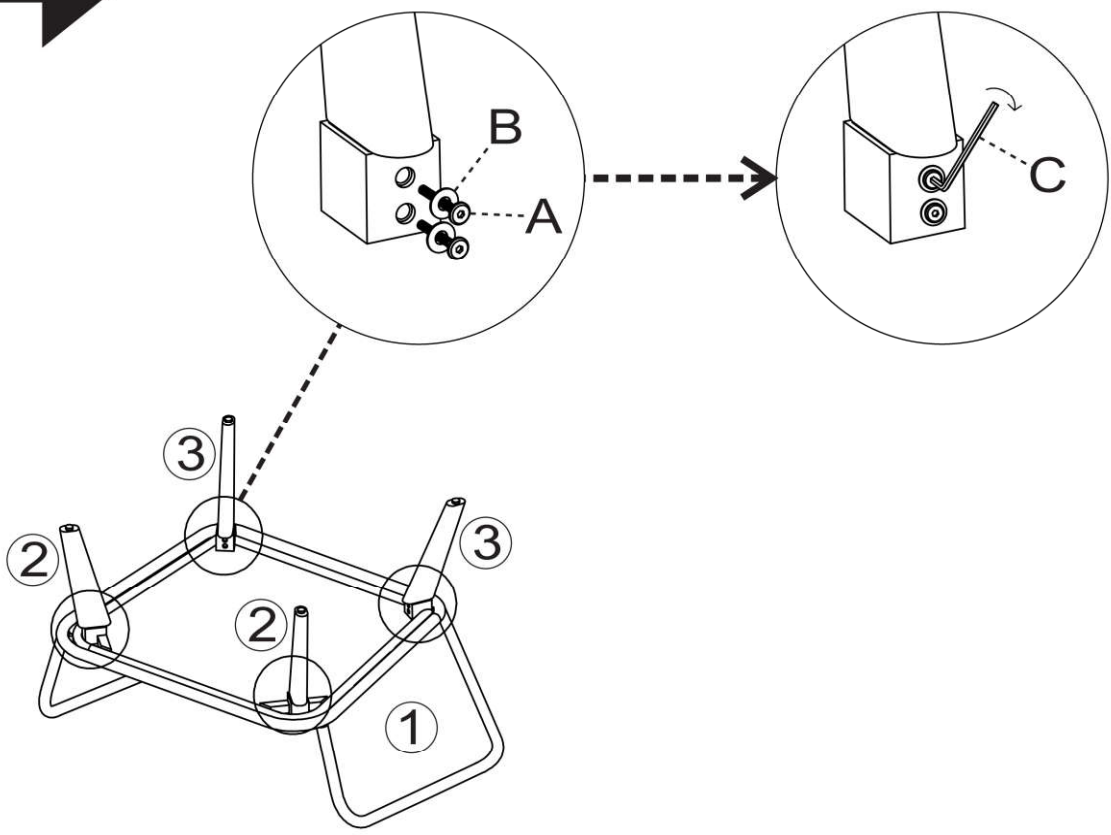

Nant

50103036

Le Sud B.V.
PO BOX 43 4940 AA
The Netherlands

MAX. WEIGHT:
110 KGS

A		M6x40	8
B		M6	8
C		KEY	1

1 = 1x 	2 = 2x 	3 = 2x 	4 = 1x 	5 = 1x 
---	---	---	--	---

01

02