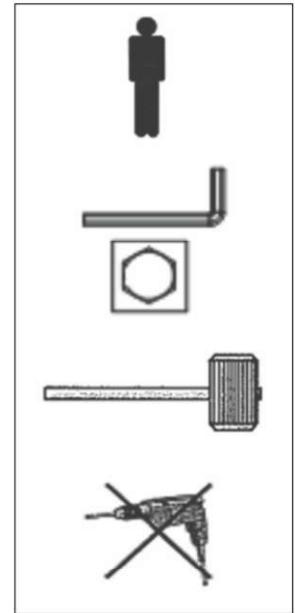

Nant

50103036

Le Sud B.V.
PO BOX 43 4940 AA
The Netherlands

MAX. WEIGHT:
110 KGS

A		M6x40	8
B		M6	8
C		KEY	1

1 = 1x 	2 = 2x 	3 = 2x 	4 = 1x 	5 = 1x 
---	---	---	--	---

01

02