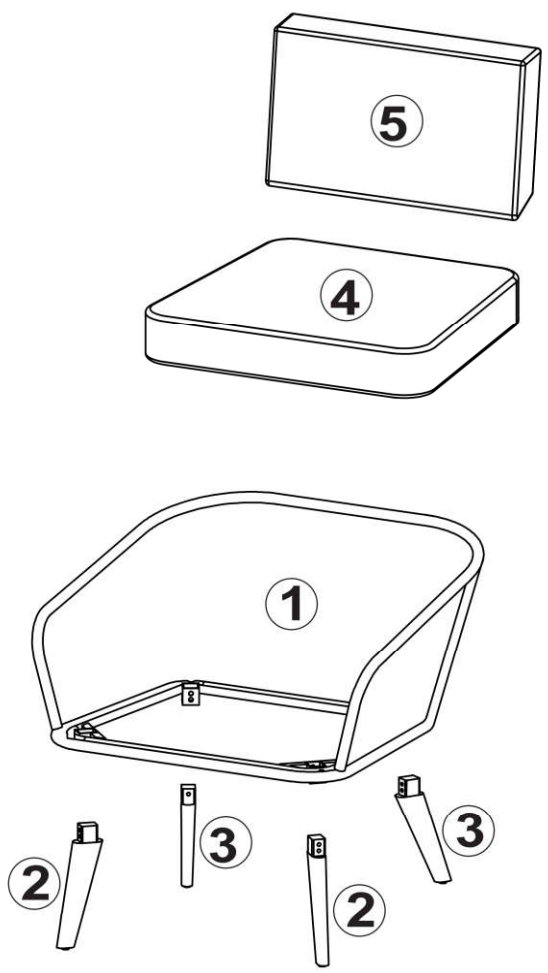

Nant

50103036

Le Sud B.V.
PO BOX 43 4940 AA
The Netherlands

MAX. WEIGHT:
110 KGS

A		M6x40	8
B		M6	8
C		KEY	1

1 = 1x 	2 = 2x 	3 = 2x 	4 = 1x 	5 = 1x 
---	---	---	--	---

01

02