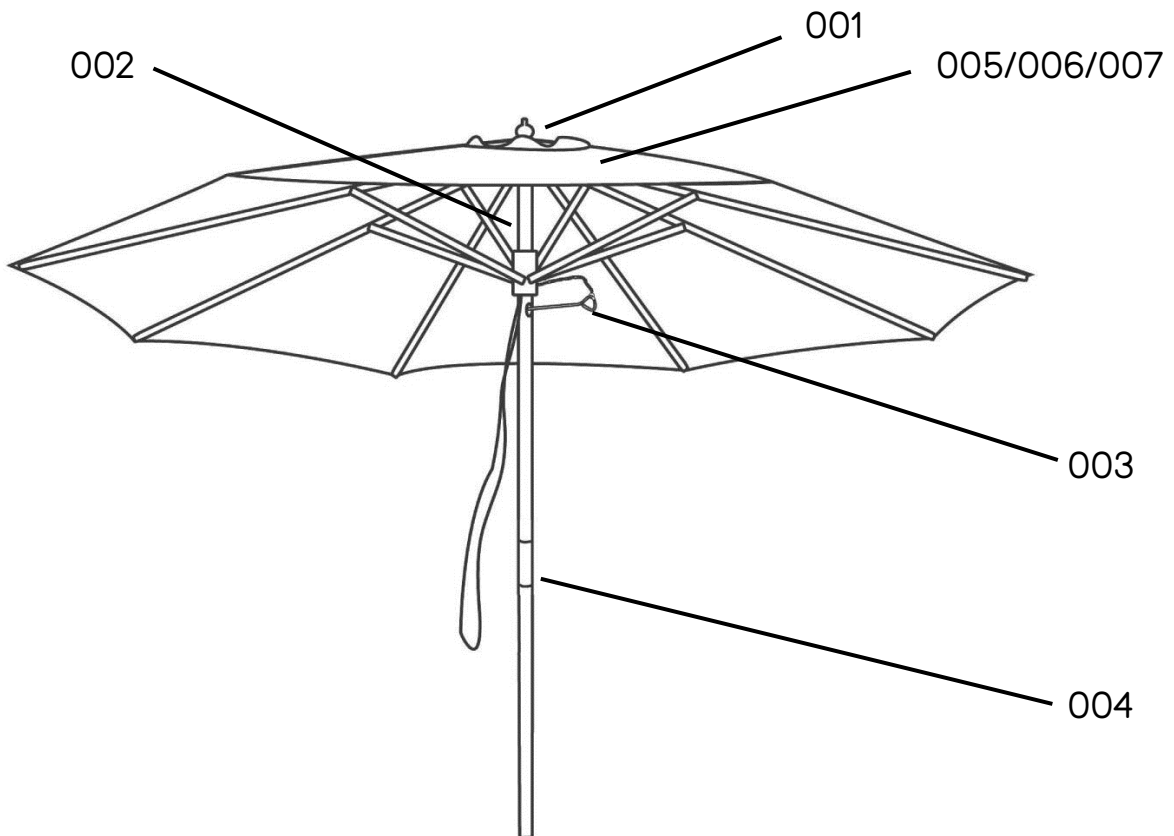

52304028/52304035/52304036
 Ø300 cm

Houtstok parasol Tropical
 Parasol with wooden pole Tropical
 Parasol avec mât en bois Tropical
 Hölzerner Stocksonnenschirm Tropical

L89 X W89MM LIGHT BROWN 2C	L22 X D7 X H60MM COPPER PLATED	L11CM X DIA.3MM COPPER PLATED	L110CM X DIA.48MM LIGHT BROWN 2C & COPPER PLATED
			
001	002	003	004
DIA.300CM ECRU (NF5-04)	DIA.300CM GREEN 17-0636 TPX	DIA.300CM RED 18-1531 TPX	
			
005	006	007	